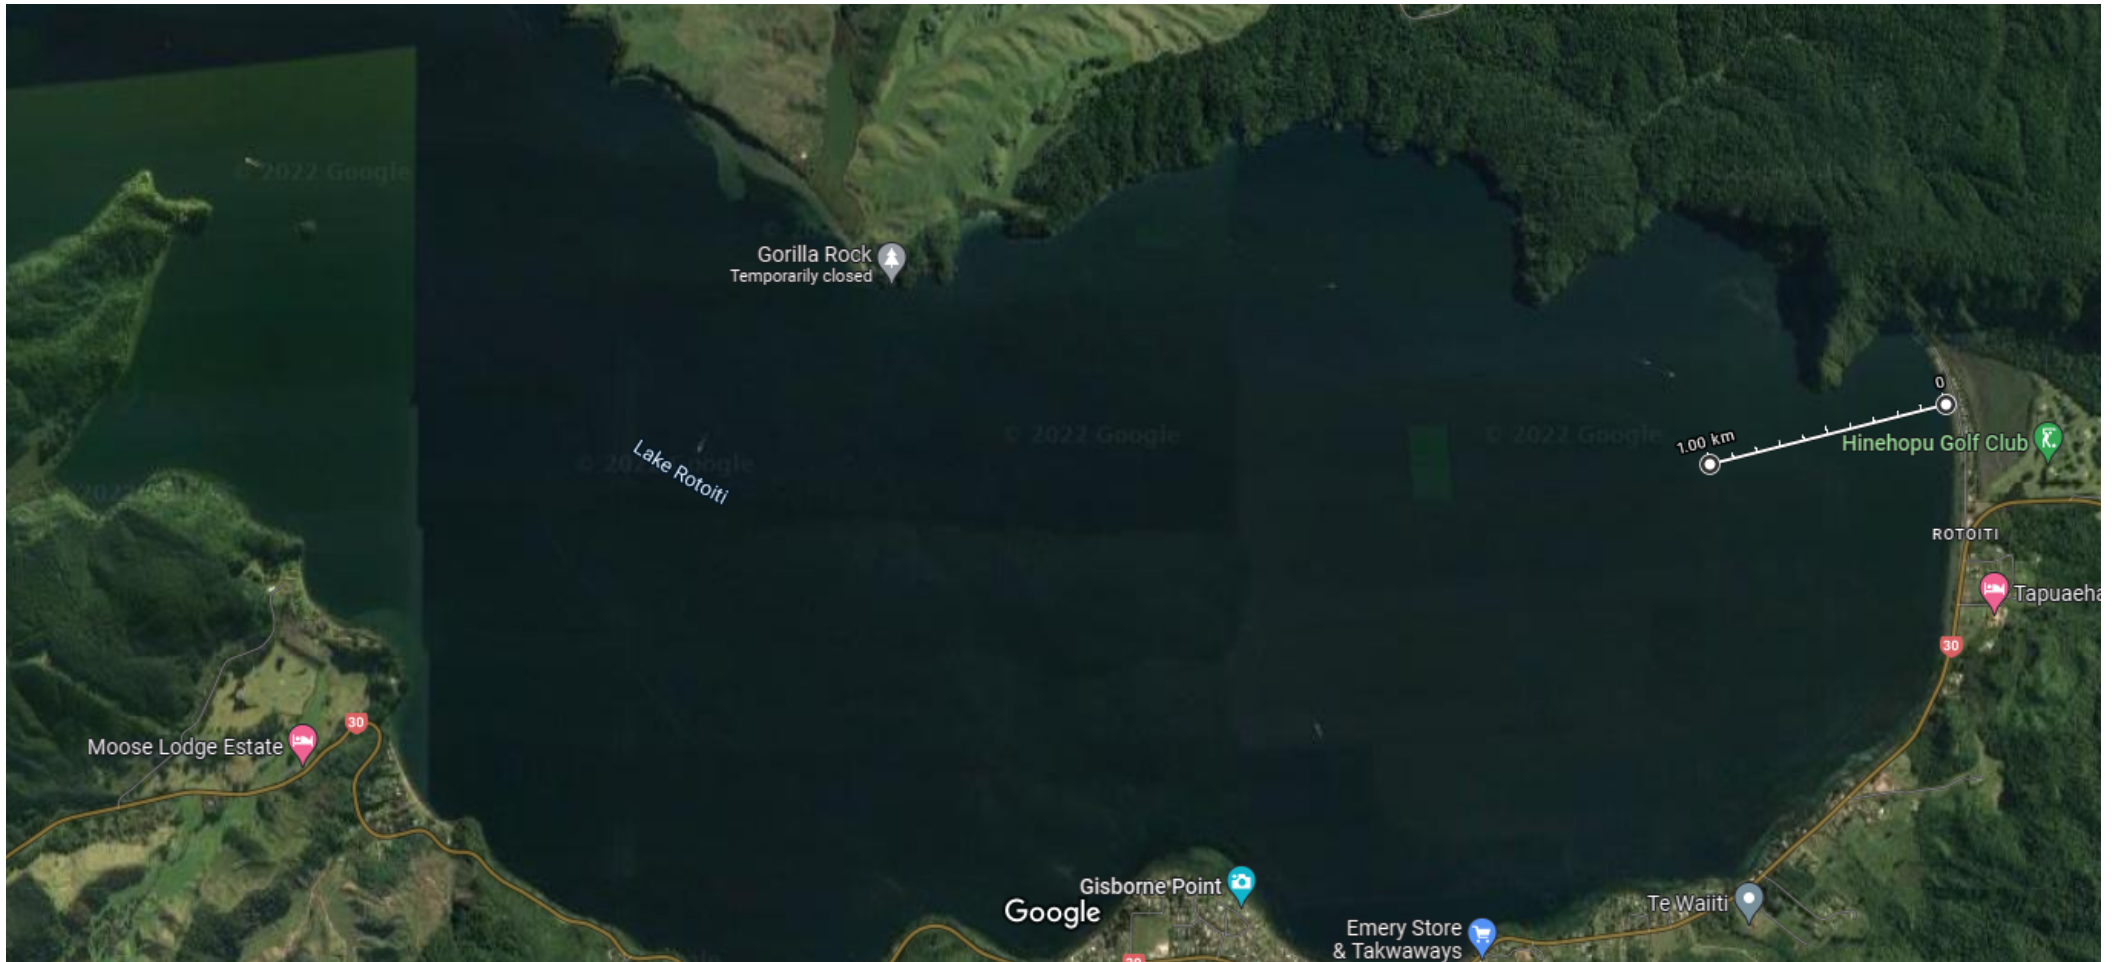

Imagery ©2022 Bay of Plenty TA's, CNES / Airbus, Landsat / Copernicus, Maxar Technologies, Planet.com, Waikato District Council, Map data ©2022 500 m

Measure distance
Total area: 1.06 km² (11,371,723.08 ft²)
Total distance: 5.00 km (3.11 mi)

Imagery ©2022 Bay of Plenty TA's, CNES / Airbus, Landsat / Copernicus, Maxar Technologies, Planet.com, Waikato District Council, Map data ©2022 500 m

Measure distance
Total distance: 1.00 km (3,294.55 ft)